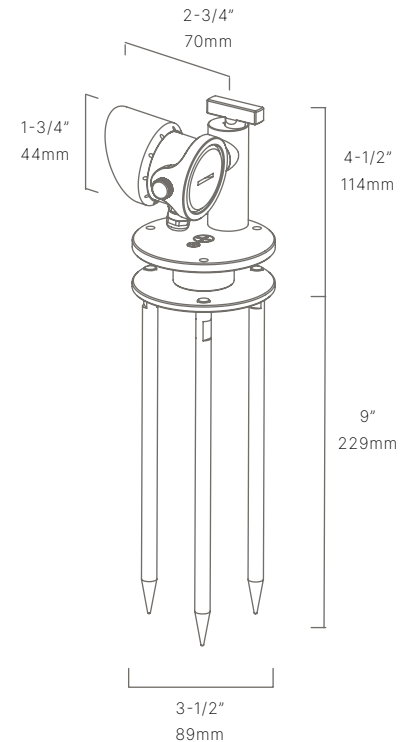

AURORALIGHT

PROJECT: _____

SKU #: _____

TYPE: _____

ARIEL

UDW428444

The Auroralight Ariel is an amphibious IP68, directional LED luminaire. With its compact size, the Ariel is perfect for smaller water features or hiding under aquatic plants or rocks.

- Storm Drain™ Lens Drainage System
- Interchangeable PMMA Acrylic Optics from 20° to 60°
- Thermally Integrated® w/ Copper Core Technology®
- Ideal for small water features and wet areas

CONFIGURATOR:

AVAILABLE FINISHES:

FIXTURE DIMENSIONS	H13-1/2" x W3-1/2"
LIGHT SOURCE	Integrated LED
COLOR TEMPERATURES	2700K, 3000K
WATTAGES	4.5W
CRI (RA)	80 CRI
VOLTAGE	12V
DELIVERED LUMENS	335lm (3000K)
DIMMABLE	Yes, Dim to <10% via Transformer
DRIVER	Yes, 12V Integral Constant Current
TRANSFORMER	12V AC/DC (Supplied by others)
MOUNT	Included CAM-LOC™ Stand w/ Spikes
ACCESSORIES	Yes, Included Spool kit
OPTICS	Yes, Included 20°, 40° & 60°
FINISH	Included Natural Brass
MATERIAL	Brass
WIRE LENGTH	24'
LOCATION	Interior & Exterior Wet
CERTIFICATIONS	UL, IP66, IP67, IP68